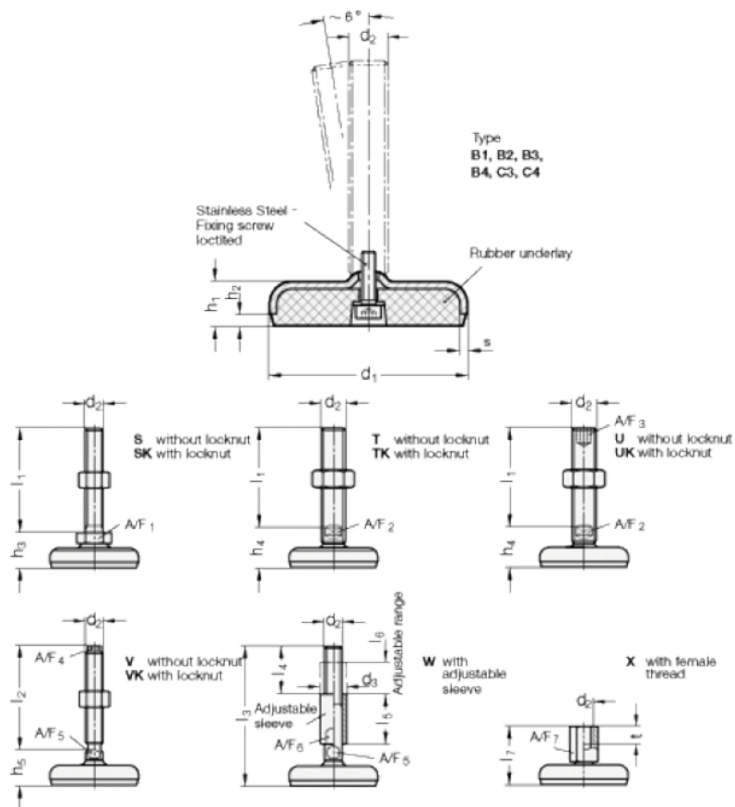

Article number: 2031100M16125B4TK  
 Description: E+G levelling foot  
 GN 31-100-M16-125-B4-TK  
 Note: TK With nut, Wrench flat at the bottom

## Measures

A/F2	= 12
d1	= 100
d2	= 16
h1	= 20
h2	= 6
h4 +4.0/0	= 34
l2	= 125
s	= 3